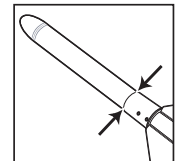

## TROUBLESHOOTING GUIDE

THE MONSTER ROCKET WILL NOT LAUNCH UNLESS THE BODY IS PROPERLY INSERTED INTO THE FOAM ROCKET BASE AND THE LAUNCH BASE IS LEVEL.

### To level the MONSTER ROCKET:

Adjust level dials until ball has settled into the center hole.

### To ensure the body is properly inserted into the foam rocket base:

1. Make sure the MONSTER ROCKET body is fully inflated.
2. Make sure the MONSTER ROCKET is fully inserted into the foam base. The body is fully inserted when the white line on the body lines up with the top of the foam base.
3. Make sure the seams on the body are not lined up with the two markers on each side of the foam base.