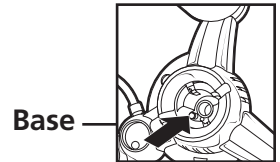

## TROUBLESHOOTING GUIDE

THE MONSTER ROCKET WILL NOT LAUNCH UNLESS THE BODY IS PROPERLY INSERTED INTO THE FOAM ROCKET BASE AND THE LAUNCH BASE IS LEVEL.