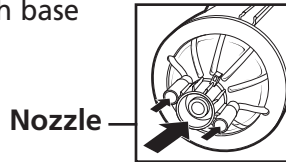

## TROUBLESHOOTING GUIDE

THE MONSTER ROCKET WILL NOT LAUNCH UNLESS THE BODY IS PROPERLY INSERTED INTO THE FOAM ROCKET BASE AND THE LAUNCH BASE IS LEVEL.