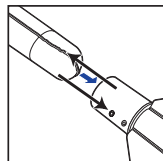

## TROUBLESHOOTING GUIDE

THE MONSTER ROCKET WILL NOT LAUNCH UNLESS THE BODY IS PROPERLY INSERTED INTO THE FOAM ROCKET BASE AND THE LAUNCH BASE IS LEVEL.

### To level the MONSTER ROCKET:

Adjust level dials until ball has settled into the center hole.

### To ensure the body is properly inserted into the foam rocket base:

1. Make sure the MONSTER ROCKET body is fully inflated.
2. Make sure the MONSTER ROCKET is fully inserted into the foam base. The body is fully inserted when the white line on the body lines up with the top of the foam base.
3. Make sure the seams on the body are not lined up with the two markers on each side of the foam base.