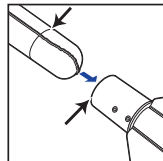

## TROUBLESHOOTING GUIDE

THE MONSTER ROCKET WILL NOT LAUNCH UNLESS THE BODY IS PROPERLY INSERTED INTO THE FOAM ROCKET BASE AND THE LAUNCH BASE IS LEVEL.

### To level the MONSTER ROCKET:

Adjust level dials until ball has settled into the center hole.

### To ensure the body is properly inserted into the foam rocket base:

1. Make sure the MONSTER ROCKET body is fully inflated.
2. Make sure the MONSTER ROCKET is fully inserted into the foam base. The body is fully inserted when the white line on the body lines up with the top of the foam base.
3. Make sure the seams on the body are not lined up with the two markers on each side of the foam base.